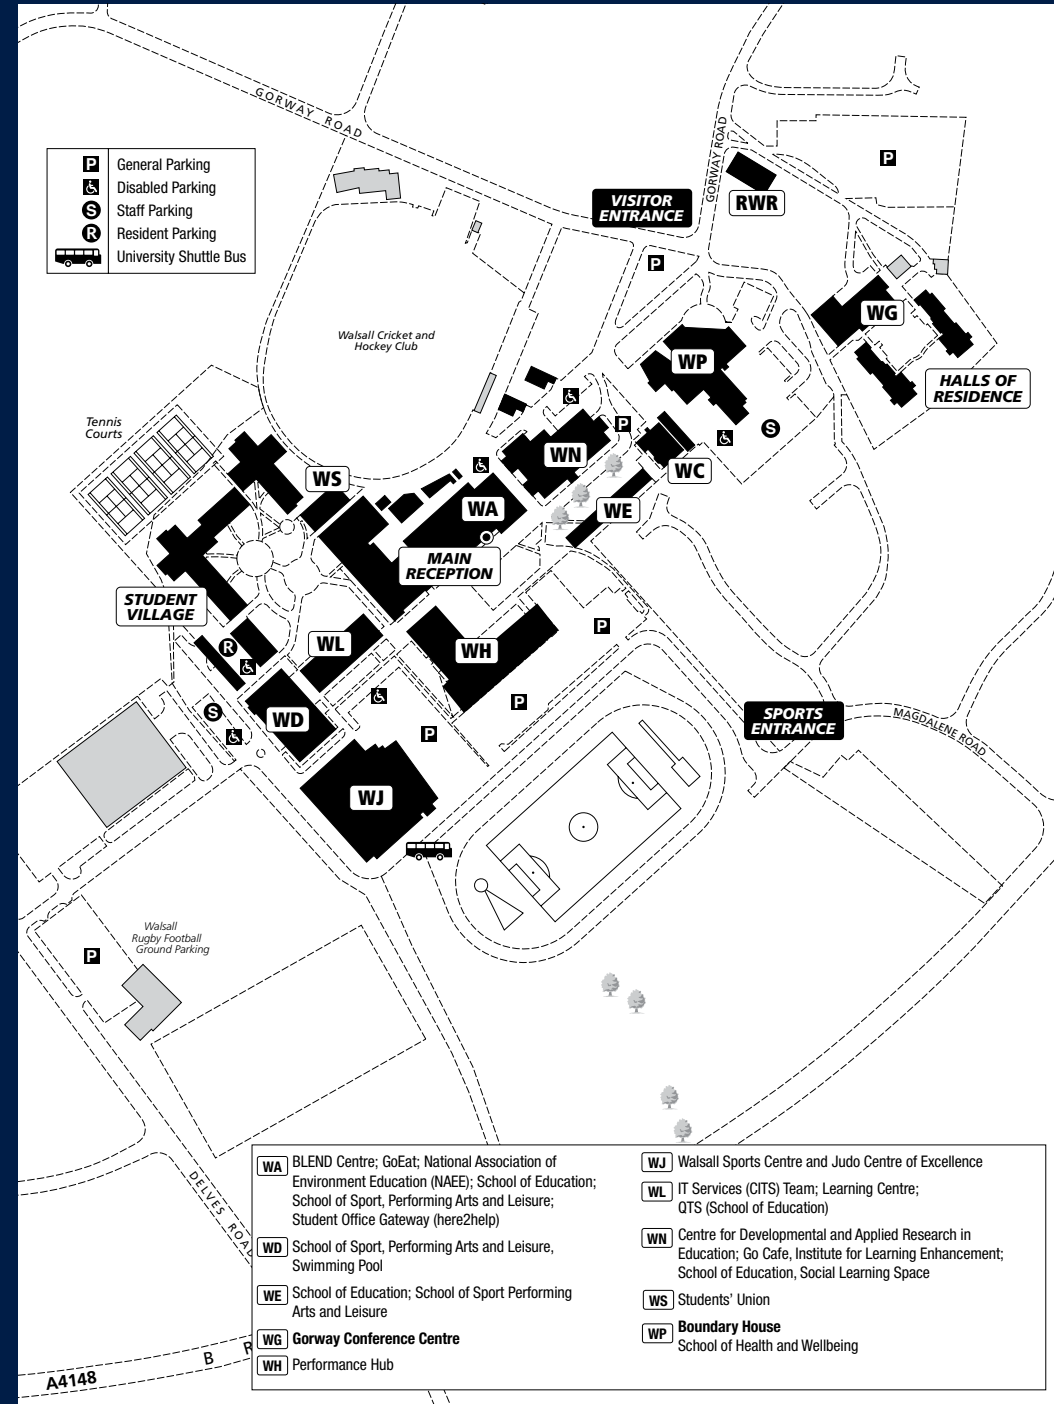

Walsall

Getting to Walsall Campus

By car: leave the M6 at Junction 9 and take the A461 Bescott Road towards Walsall. Get into the right hand lane and follow the right fork of A4148, signposted Birmingham. Stay on the Broadway until turning off left at Magdalene Road (for sports visitors) or continuing to the next roundabout and taking the first exit on to Birmingham Road, left onto Jesson Road and left again onto Gorway Road (for general visitors). Satnav location is WS1 3BD.

By bus: the number 51 bus takes you from the Walsall bus station to Jesson Road near the Campus.

By train: Walsall station is on the Wolverhampton, Stafford and Birmingham lines. From Walsall station, you can either take a taxi or walk the short distance to the bus station, from where you can get a number 51 bus as above.

Walsall Campus

- P** General Parking
- &** Disabled Parking
- S** Staff Parking
- R** Resident Parking
- University Shuttle Bus

- | | |
|--|---|
| <ul style="list-style-type: none"> WA BLEND Centre; GoEat; National Association of Environment Education (NAEE); School of Education; School of Sport, Performing Arts and Leisure; Student Office Gateway (here2help) WD School of Sport, Performing Arts and Leisure, Swimming Pool WE School of Education; School of Sport Performing Arts and Leisure WG Gorway Conference Centre WH Performance Hub | <ul style="list-style-type: none"> WJ Walsall Sports Centre and Judo Centre of Excellence WL IT Services (CITS) Team; Learning Centre; QTS (School of Education) WN Centre for Developmental and Applied Research in Education; Go Cafe, Institute for Learning Enhancement; School of Education, Social Learning Space WS Students' Union WP Boundary House
School of Health and Wellbeing |
|--|---|