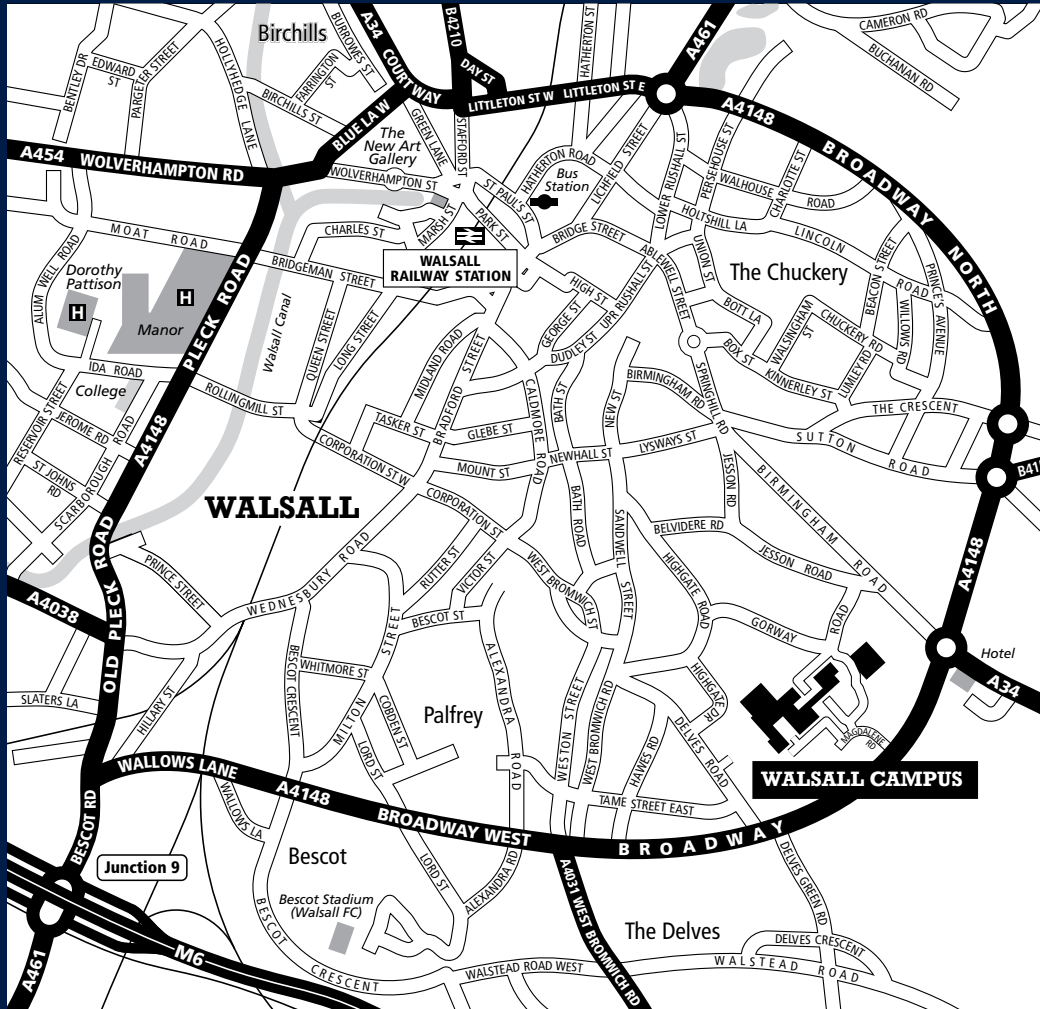

Walsall

Getting to Walsall Campus

By car: leave the M6 at Junction 9 and take the A461 Bescott Road towards Walsall. Get into the right hand lane and follow the right fork of A4148, signposted Birmingham. Stay on the Broadway until turning off left at Magdalene Road (for sports visitors) or continuing to the next roundabout and taking the first exit on to Birmingham Road, left onto Jesson Road and left again onto Gorway Road (for general visitors). Satnav location is WS1 3BD.

By bus: the number 51 bus takes you from the Walsall bus station to Jesson Road near the Campus.

By train: Walsall station is on the Wolverhampton, Stafford and Birmingham lines. From Walsall station, you can either take a taxi or walk the short distance to the bus station, from where you can get a number 51 bus as above.